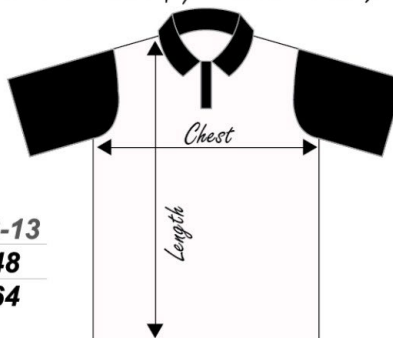

Shirt Order Form

Size Chart

All sizes are in cm (+/- 1cm Tolerance)

Children	3-5	6-8	9-11	12-13
Chest	38	41	44	48
Length	54	58	61	64

Adult	XS	S	M	L	XL	2XL	3XL	4XL	5XL
Chest	50	52	55	58	61	63	66	69	71
Length	68	72	75	78	80	82	85	87	91

Name:	Size:	Price:
		£35.00